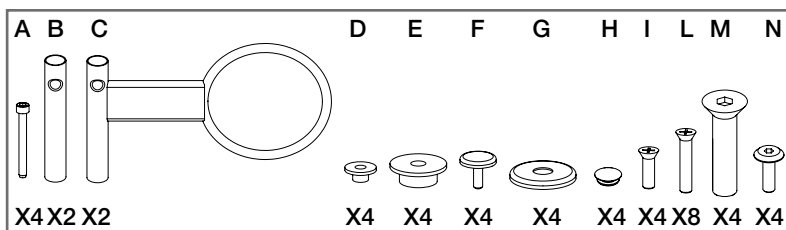

# Cosmos island

Salon Ambience  
100% MADE IN ITALY

**GLASS -01**

FIJI	MI/030
LYON	MI/050
LYON ISLAND	MI/052
PLATINUM	MI/150
PRECIOUS	MI/320
LUNAR	MI/370
LUNAR ISLAND	MI/372
COSMOS	MI/420
COSMOS ISLAND	MI/422
SPACE	MI/440
TREASURE	MI/450