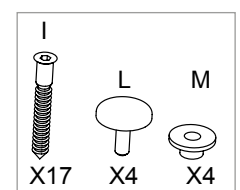

Triomphe

Salon Ambience
100% MADE IN ITALY

MM/100