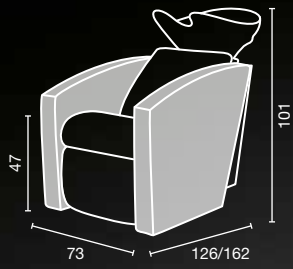

Sky in photo:
A: aqua satin H2
B: white satin H3

Available in
50 SKY Colours

sky colours A ○ B ●

mirage

ceramic basin and mixer included

chairs

mirrors

cabinets

WASHING AREA

desks

waiting area

barber

accessories

		 footrest		
	WU/111/B	WU/110/B	SH/881	
	WU/111/N	WU/110/N		

TAP ON/OFF WARM

REQ
MIN
DIST

3/8"

240

AREA OF TOLLERANCE

REQUIRED MINIMUM TANCE

3/8"

TAP ON/OFF COLD

$\varnothing 120$

Mirage disassembly