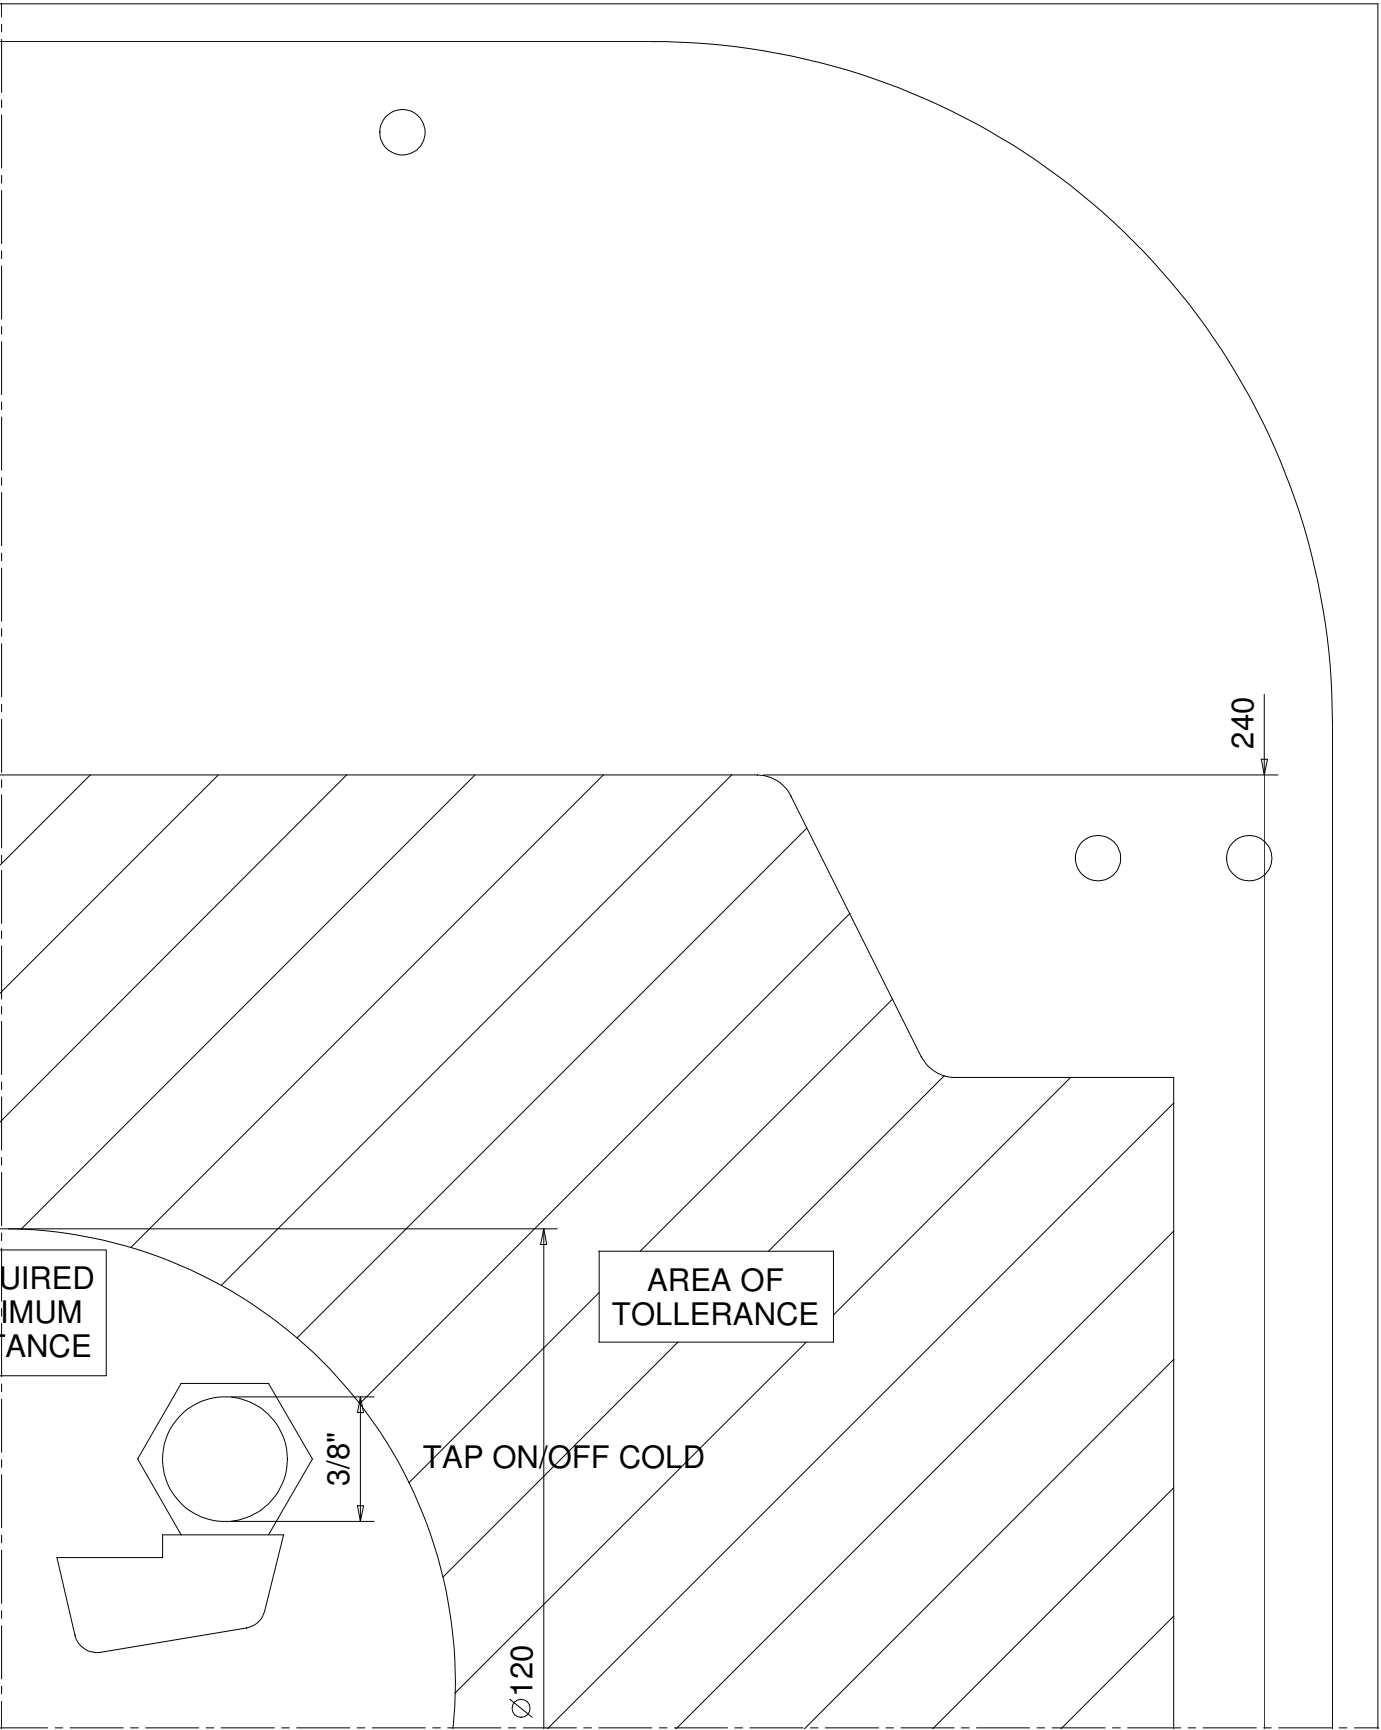

WASHING AREA

desks

waiting area

barber

accessories

		 footrest		
	WU/111/B	WU/110/B	SH/881	
	WU/111/N	WU/110/N		

TAP ON/OFF WARM

REQ
MIN
DIST

3/8"

240

AREA OF TOLLERANCE

REQUIRED MINIMUM TANCE

3/8"

TAP ON/OFF COLD

$\varnothing 120$

Mirage disassembly