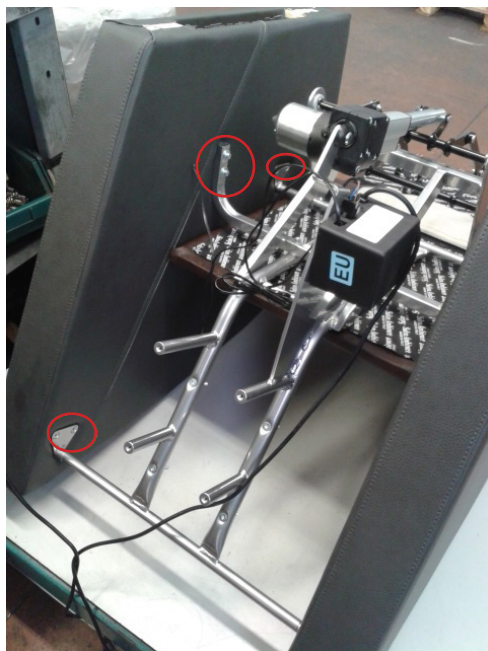

3/8"

240

AREA OF TOLLERANCE

REQUIRED MINIMUM TANCE

3/8"

TAP ON/OFF COLD

$\varnothing 120$

Mirage disassembly

Salon Ambience
100% MADE IN ITALY

Mirage actuator replace

Salon Ambience
100% MADE IN ITALY